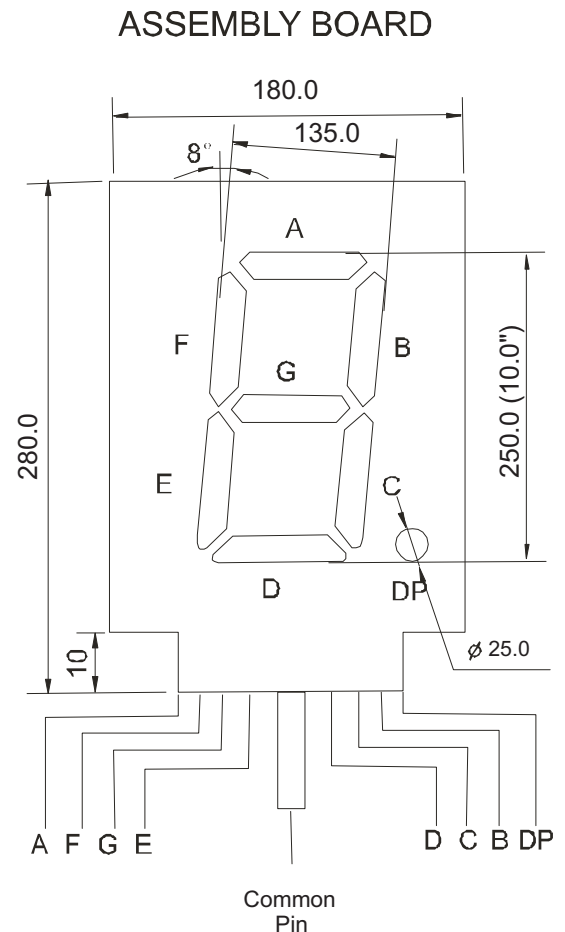

**DESCRIPTION**

- 250.0mm (10.0") Single Digit Numeric Display Series With or Without PCB.
- Ultra Bright
- Low Current Operation
- Excellent Character Appearance
- Easy Mounting on PC Boards

**Package Dimensions & Internal Circuit Diagram**

100011 xx Series

**Notes:**

All dimensions are in millimeters (inches)  
 Tolerance is ±0.25 (0.01") unless otherwise noted.  
 Specifications are subject to change without prior notice.

**Absolute Maximum Ratings ( Ta = 25<sup>0</sup> C )**

XX :Surface / Epoxy Color :

|                                |                        |                      |                        |                         |                       |                     |
|--------------------------------|------------------------|----------------------|------------------------|-------------------------|-----------------------|---------------------|
| <b>Surface Color</b><br>Number | White<br>0             | Black<br>1           | Gray<br>2              | Red<br>3                | 4                     | 5                   |
| <b>Epoxy Color</b><br>Number   | White<br>Diffused<br>0 | Red<br>Diffused<br>1 | Green<br>Diffused<br>2 | Yellow<br>Diffused<br>3 | Blue<br>Diffused<br>4 | Water<br>Clear<br>5 |