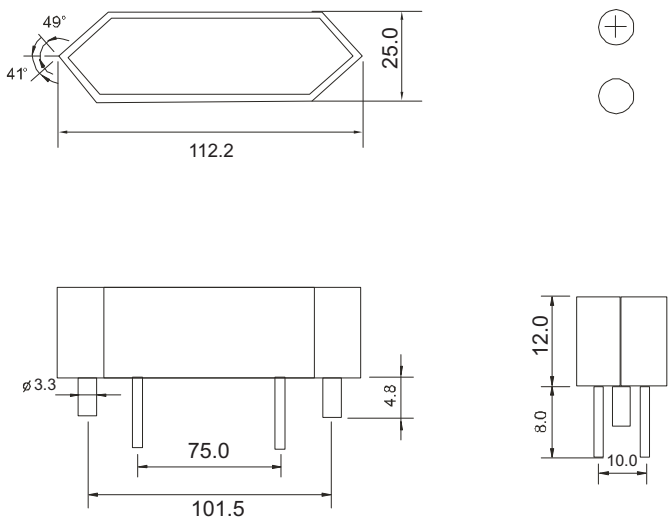

**DESCRIPTION**

- 250.0mm (10.0") Single Digit Numeric Display Series With or Without PCB.
- Ultra Bright
- Low Current Operation
- Excellent Character Appearance
- Easy Mounting on PC Boards

**Package Dimensions & Internal Circuit Diagram**

100011 xx Series

**Notes:**

All dimensions are in millimeters (inches)  
 Tolerance is ±0.25 (0.01") unless otherwise noted.  
 Specifications are subject to change without prior notice.

**Absolute Maximum Ratings ( Ta = 25<sup>0</sup> C )**